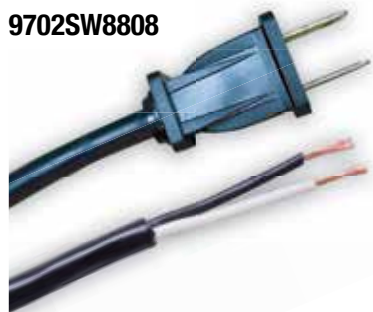

INDOOR ROUND REPLACEMENT POWER SUPPLY CORDS

9702SW8808

- Temperature Rating of -40°F to 140°F (-40°C to 60°C)
- 125 Voltage Rating
- Common Applications: Vacuum, Electric Drill, Work Light

SPECIFICATIONS

STOCK #	GAUGE CONDUCTOR	WIRE TYPE	LENGTH (FT)	LENGTH (M)	CORD COLOR	AMPS	CASE PACK QUANTITY
9702SW8808	16/2	SJTW	6'	1.8 m	Black	13	25
9703SW8808			3'	0.9 m			
9706SW8808	16/3		6'	1.8 m			
9709SW8808			9'	2.7 m			
9716SW8808	14/3		6'	1.8 m		15	
9719SW8808			9'	2.7 m