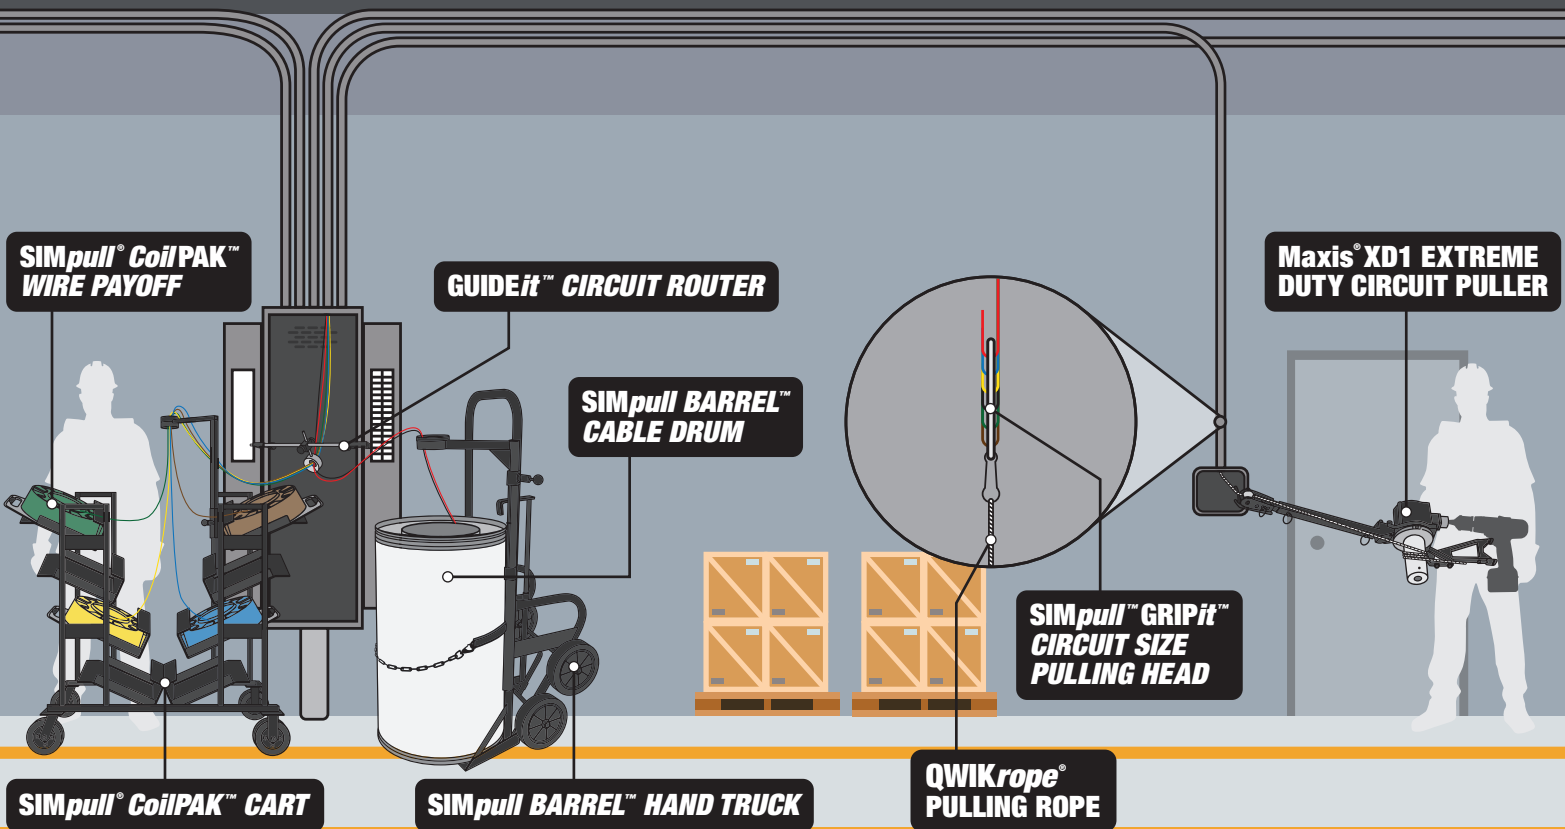

Southwire®

WORK MORE EFFICIENTLY ON THE JOBSITE WITH SOUTHWIRE'S CIRCUIT PULLING SOLUTIONS

Working efficiently and safely has always been important, but now it is paramount. With jobsites implementing social distancing rules or only allowing certain trades onto the jobsite at a time, the need has never been higher to get your crew on the jobsite, set up, and have the install finished quickly – all while maintaining distance. Our Southwire solution is the answer for effective installs while helping to keep you socially distant.

**WORK SMARTER
ON THE JOBSITE**

**SAVING TIME TO
REDEPLOY ON TO
THE NEXT TASKS**

**MORE EFFICIENT
FASTER INSTALL**

**BUILT FOR DURABILITY.
BUILT FOR RELIABILITY.
BUILT FOR WORK.™**

1-855-798-6657 | SOUTHWIRETOOLS.COM

©2020 Southwire Company, LLC. All rights reserved.
*Registered Trademark & ™Trademark of Southwire Company, LLC.