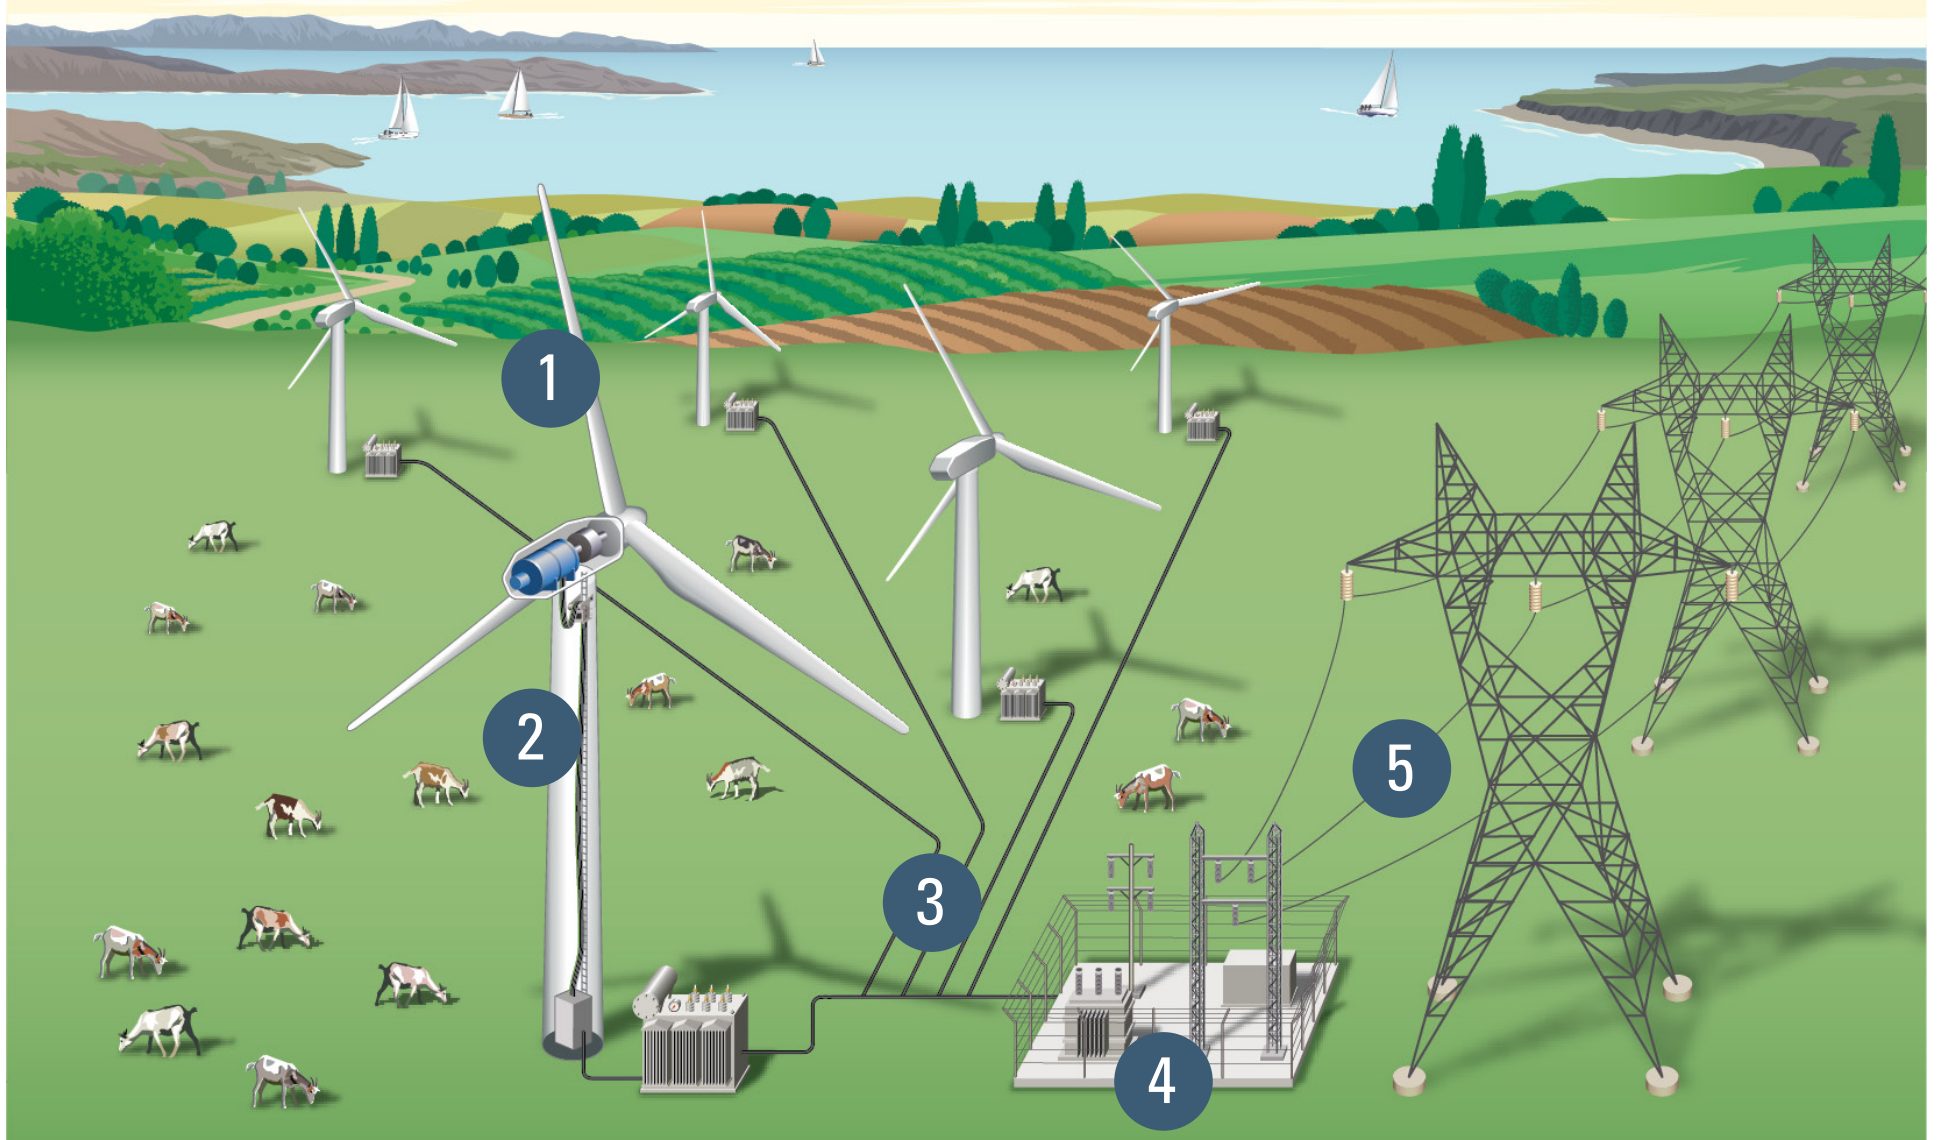

SOUTHWIRE WIND PRODUCT OFFERING

1 BLADE GROUNDING CABLE

2 WIND TOWER CABLE

3 COLLECTION SYSTEM CABLE

4 SUBSTATION CABLE

5 OVERHEAD TRANSMISSION CABLE

SOUTHWIRE WIND PRODUCT OFFERING

1 Blade Grounding Cable

CU Single Layer Ground Cable

2 Wind Tower Cable

DLO

WTTC

AL RHH/RHW

3 Collection System Cable

35 kV TRXLPE MV XLPE Jacket

4 Substation Cable

Instrumentation Cable

Shielded Control Cable

Unshielded Control Cable

5 Overhead Transmission Cable

ACSR

ACSS

C7™ (Carbon Composite Core)